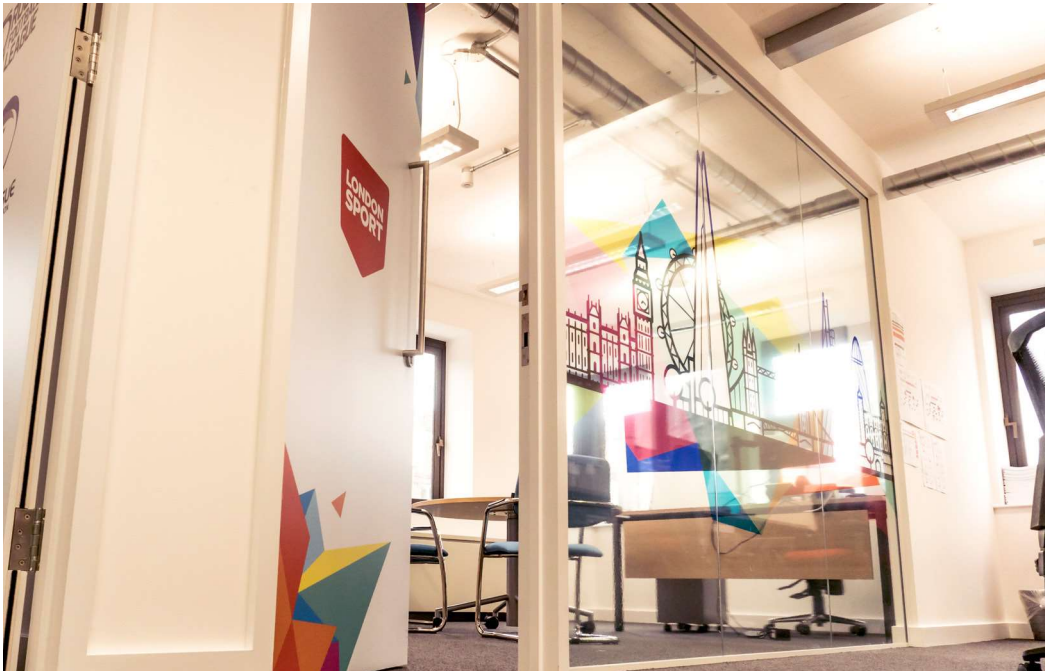

Resident Membership includes:

Dedicated Office Space 4-15 people

Allocation of free meeting room use

Preferential Meeting Room and Event Space hire rate

Line rental, handsets, and call charges included
(exclusions apply)

Office storage including pedestals and cupboards

Patched Internet connection

Dedicated Wi-Fi network

Unlimited tea, coffee, filtered water

Secure printing and photocopying

Showers and locker room

Ability to use House of Sport as your registered
business address

Early Bird tickets to all House of Sport engagement events

Access to House of Sport's communication channels

Availability

24/7 access to House of Sport