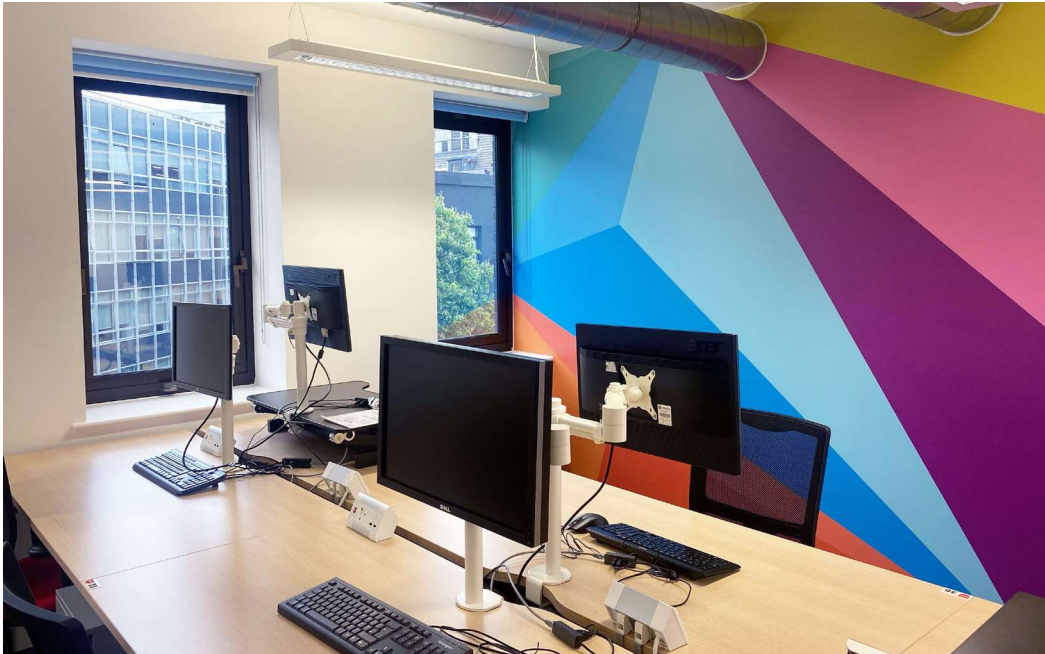

CLUB MEMBERSHIP

Working solo? Use our VIP space with docking station and monitor. There's no need to book your desk in advance and no caps on usage.

Club Membership includes:

Unlimited access to a desk 24/7

Dedicated Wi-Fi network

Preferential Meeting Room and Event Space hire rate

Unlimited tea, coffee, filtered water

Secure printing and photocopying

Showers and locker rooms

Early Bird tickets to all House of Sport engagement events

Access to House of Sport's communication channels

Ability to use House of Sport as your registered business address

Availability

24/7 access to House of Sport