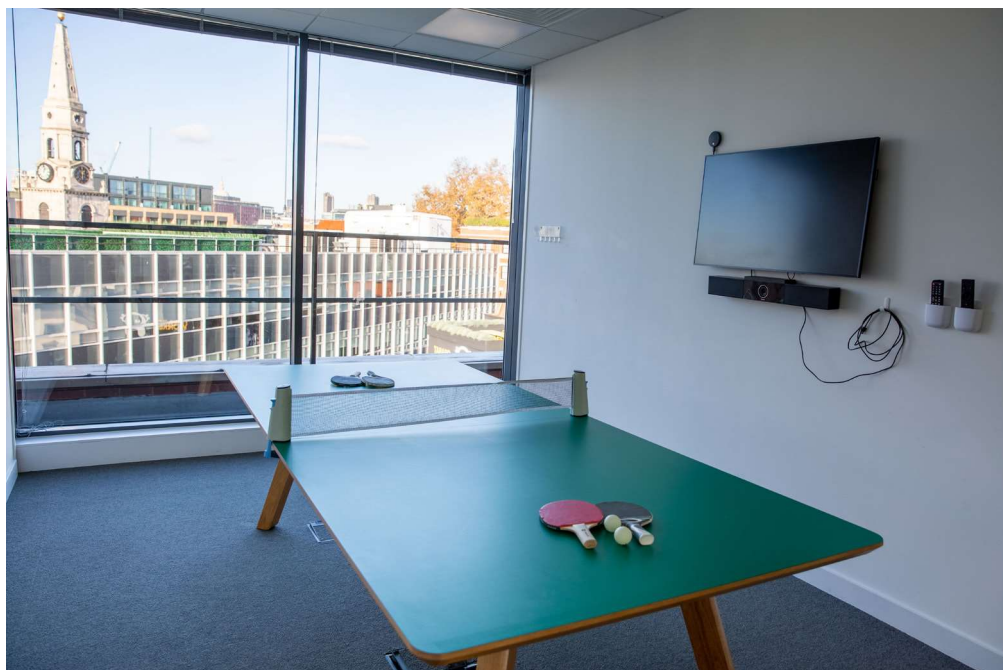

MEETING ROOMS

MEETING ROOMS

Our flexible meeting rooms offer state-of-the-art Hybrid Meeting Technology, wireless presenting and fresh air conditioning to keep everyone comfortable.

“House of Sport has a number of bright and cheerful meeting rooms that are equipped with all the necessary technology. Booking is easy and the hands-on support is excellent”

England Athletics

SINGLE ROOM

Features included

Hybrid Meeting Technology

Wireless presenting

Wi-Fi

Unlimited tea, coffee, filtered water

Flipchart / Whiteboard